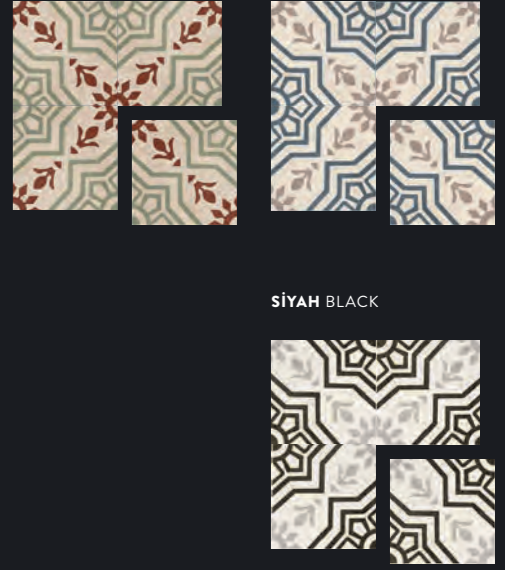

TIFFANY

YEŞİL GREEN

MAVİ BLUE

SİYAH BLACK

19,7x19,7 cm
8x8"

19,7x19,7 cm
8x8"